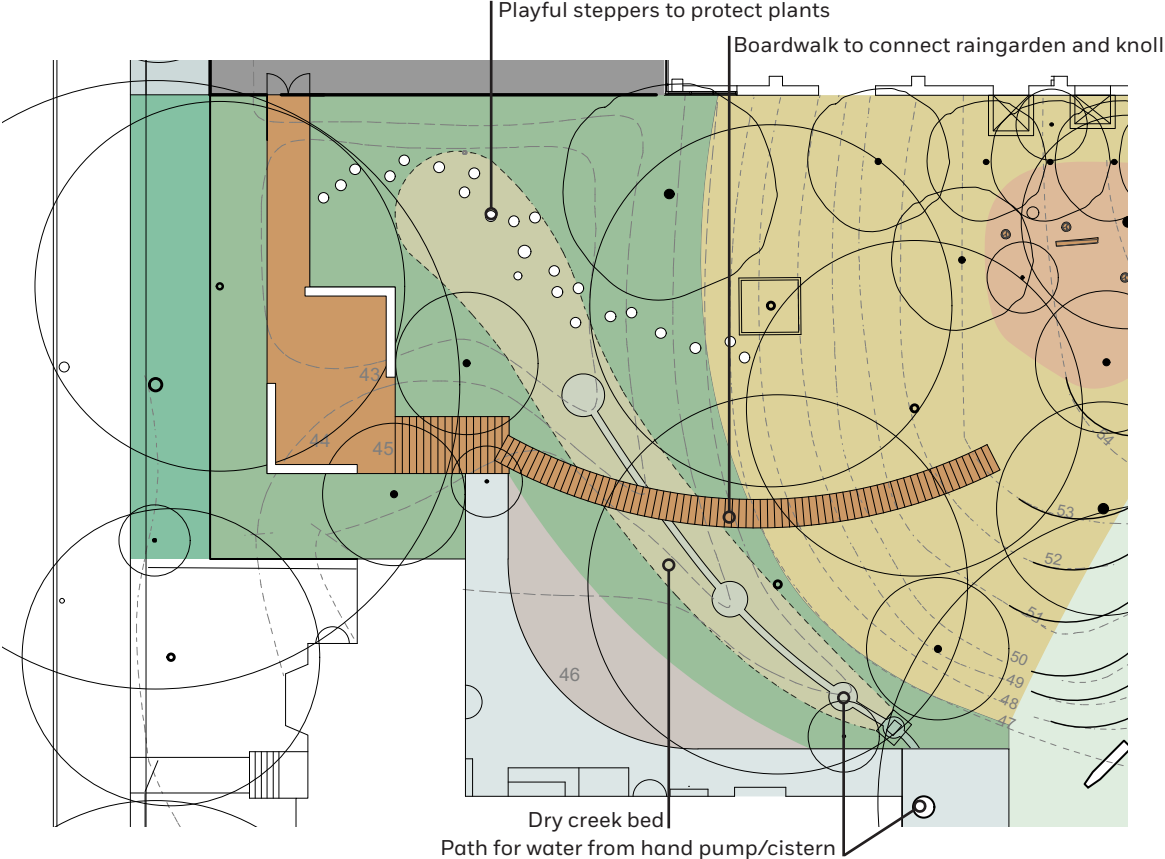

Rain Garden

The rain garden is rebuilt with appropriate soil for drainage and plant growth. Various paths are incorporated to offer students a way to explore and avoid trampling the plants. New seat walls on the existing boardwalk provide space for impromptu classroom gatherings and recess socializing.