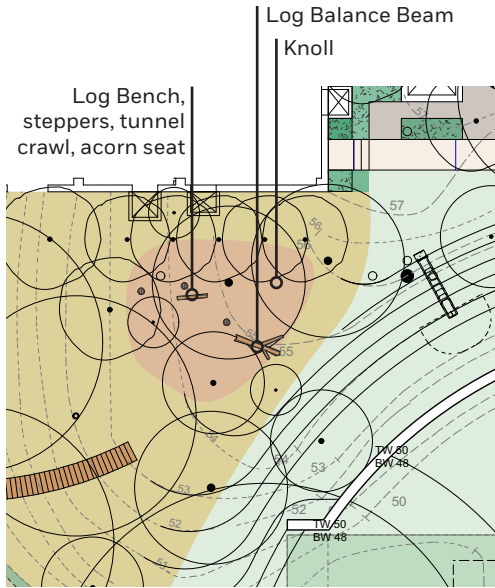

Knoll above Rain Garden and Nature Area near PIC

Creating a forest play space on the knoll above field and raingarden.

Providing whimsical elements for make-believe in a nature setting.